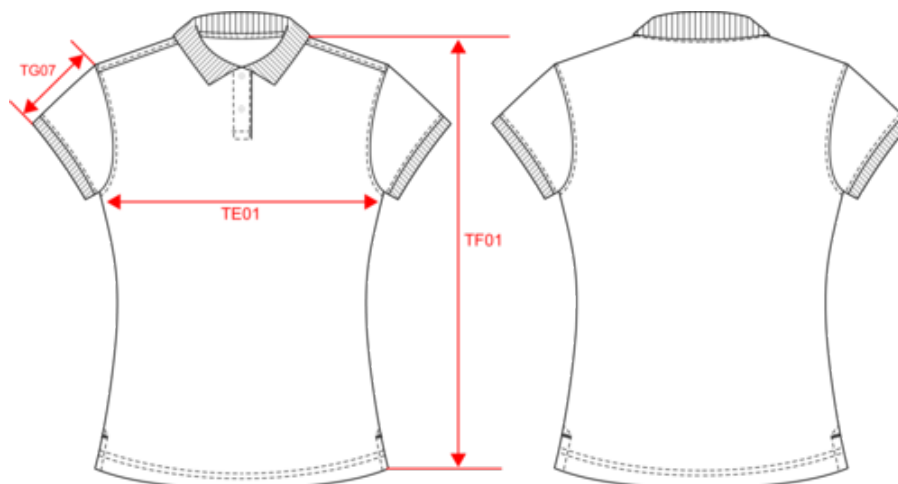

100% cotton. This polo shirt is made from 100% organic combed cotton. Straight fit. Ribbed neck and cuffs. Placket with 2 matching buttons. Tape at inner neck and side slits. Twin needle stitching at hem. No brand label at neck, size tab only for ease of rebranding. Certified STANDARD 100 by OEKO-TEX® N° CQ 1007/7, IFTH. Average weight size M : 170g.

K2026

Ladies' Organic 180 piqué polo shirt

Dimensions (cm)

| Measurements in cm | XS | S | M | L | XL | XXL | 3XL |
|---|-------|-------|-------|-------|-------|-------|-------|
| TE01 - 1/2 chest width at 1.5cm below armhole | 43.00 | 46.00 | 49.00 | 52.00 | 55.00 | 58.00 | 61.00 |
| TF04 - Back total height from HSP | 61.00 | 63.00 | 65.00 | 67.00 | 69.00 | 71.00 | 73.00 |
| TG07 - Short sleeve length | 15.00 | 15.75 | 16.50 | 17.25 | 18.00 | 18.75 | 19.50 |
| TF01 - Total height from HSP | 61.00 | 63.00 | 65.00 | 67.00 | 69.00 | 71.00 | 73.00 |